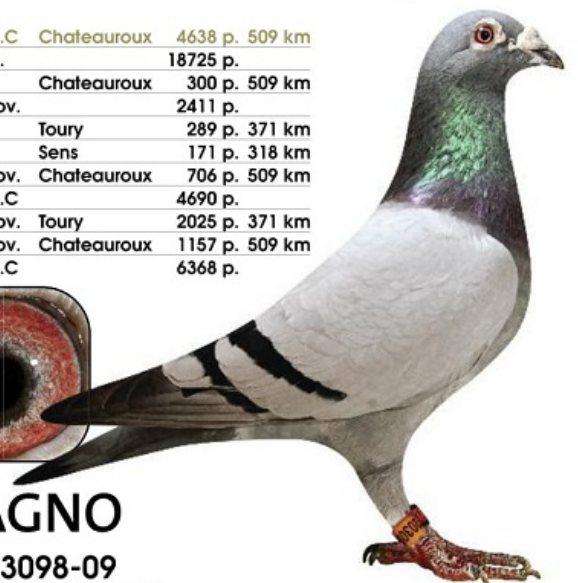

MAGNO

B 2203098-09
Full brother MAGNUM